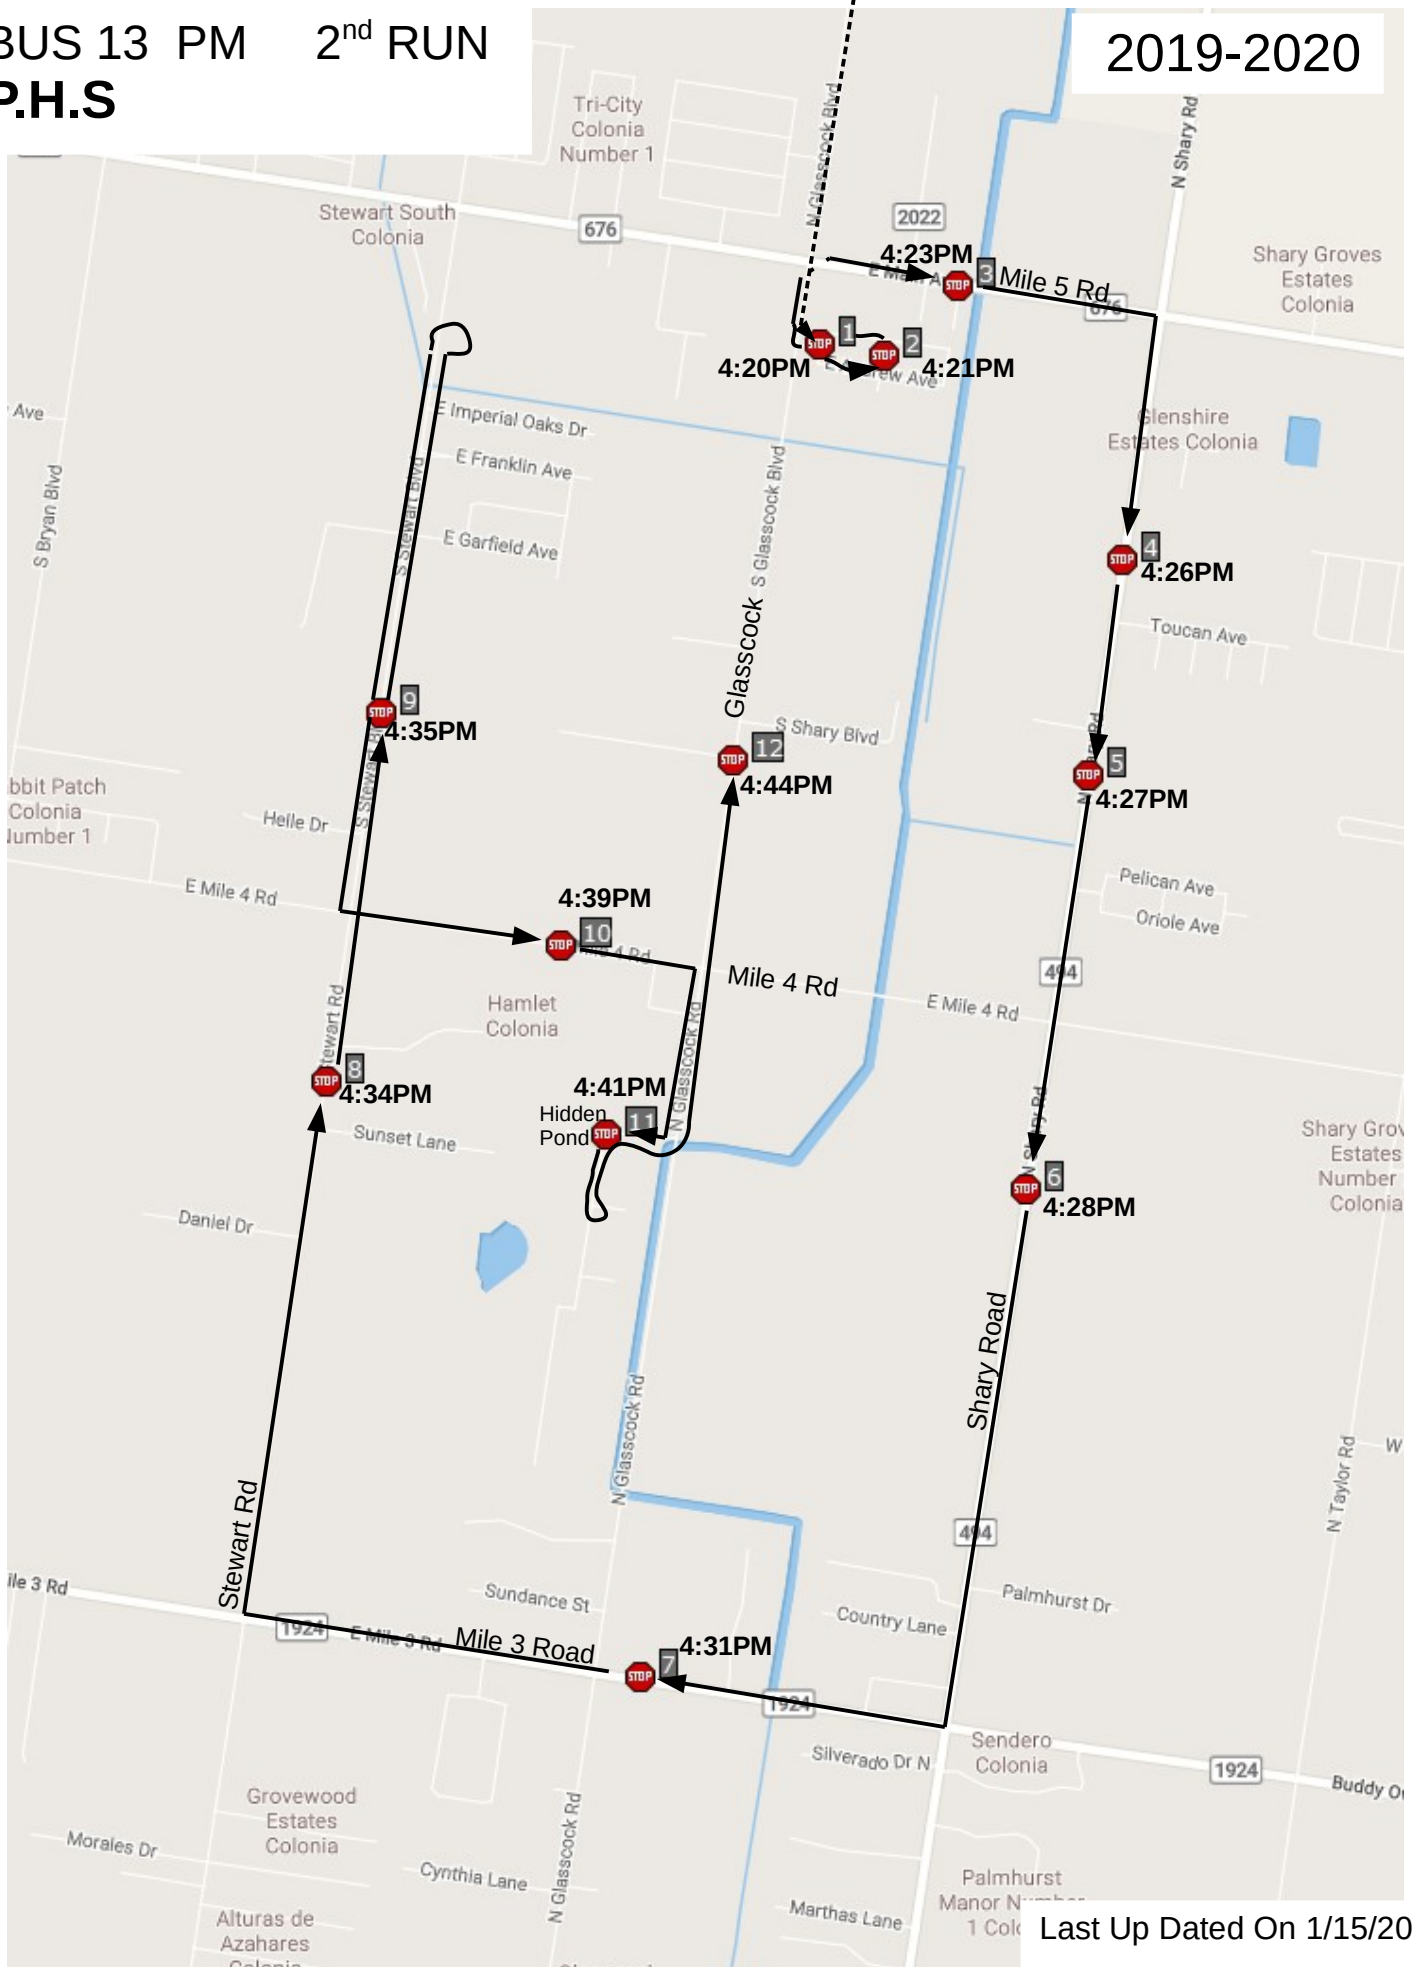

**BUS 13 PM 2nd RUN
P.H.S**

2019-2020

Last Up Dated On 1/15/20